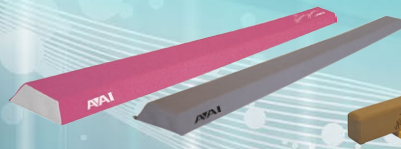

\$510 36"x72"x16" Folding Incline - Orange & Lime
Retail \$600
Product # 480-100

\$159 Alpha Rocker
Retail \$195
Product # 407-048

\$135 Nastia 3' Purple Practice Beam
Retail \$155
Product # 405-038

\$130 3' Practice Beam
Retail \$150
Product # 405-036

\$140 Nastia Liukin 9' Pink Foam Beam
Retail \$160
Product # 406-216

\$130 9' Gray Foam Beam
Retail \$150
Product # 406-222

\$285 Nastia Liukin 8' Junior Beam
Retail \$330
Product # 406-215

\$175 Nastia Liukin Handstand Bar
Retail \$200
Product # 405-210