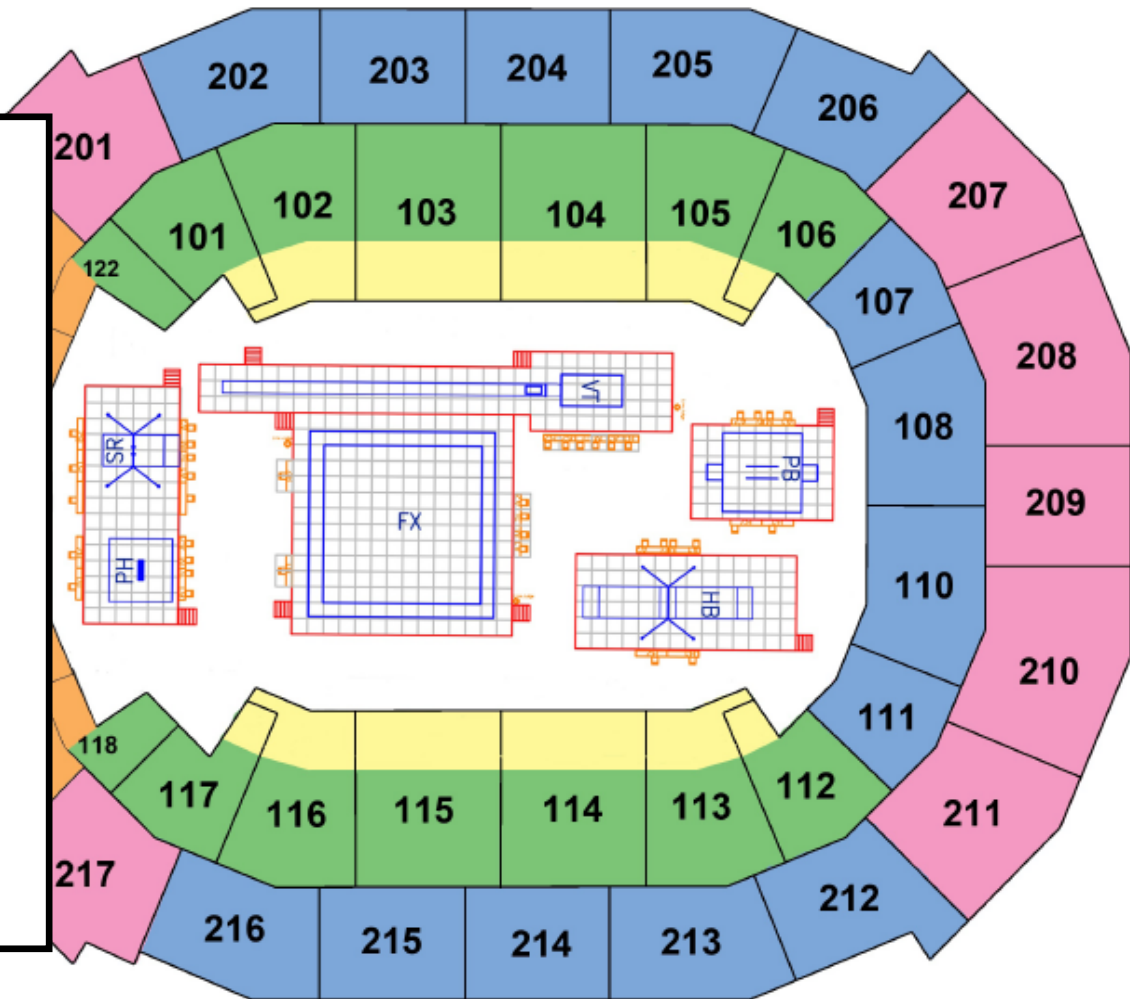

2012 Visa Championships Seating Map

Tickets are on sale now through www.metrotix.com. See the nation's best gymnasts in St. Louis!

Public Price

- Gold Medal Seats***
- 100 Level Sides**
- 200 Level Sides & 100 Level End**
- 200 Level End**

**Include a free program and commemorative gift*

Women's Events
 BB = Balance Beam
 FX = Floor Exercise
 VT = Vault Table
 UB = Uneven Bars

Men's Events
 SR = Still Rings
 PH = Pommel Horse
 FX = Floor Exercise
 VT = Vault Table
 PB = Parallel Bars
 HB = High Bar

For women's events SR and PH will be replaced with BB. HB will be replaced with the UB.