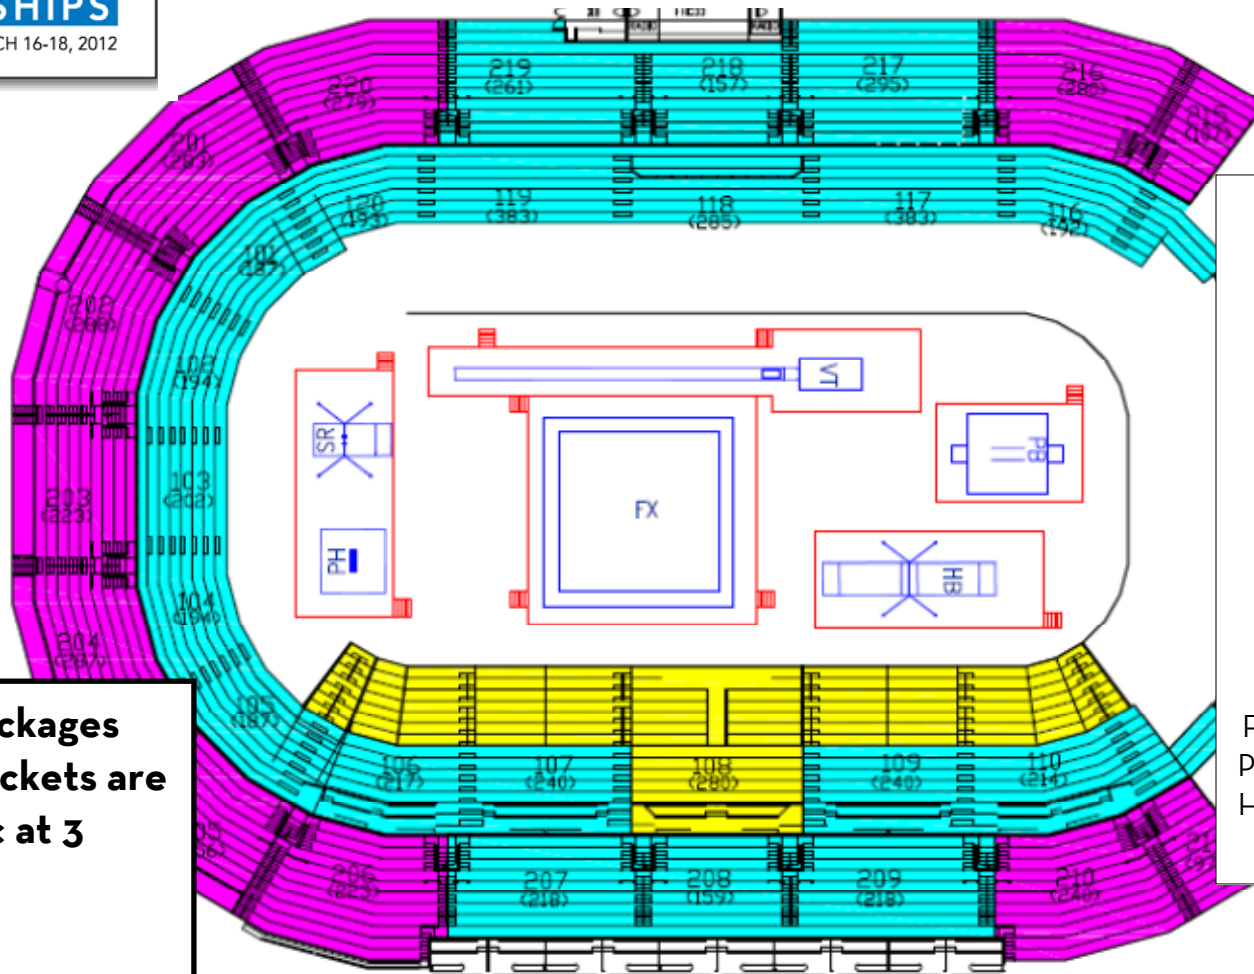

2012 Kellogg's® Pacific Rim Gymnastics Championships

Women's Events
 BB = Balance Beam
 FX = Floor Exercise
 VT = Vault Table
 UB = Uneven Bars

Men's Events
 SR = Still Rings
 PH = Pommel Horse
 FX = Floor Exercise
 VT = Vault Table
 PB = Parallel Bars
 HB = High Bar

For women's events SR and PH will be replaced with BB. HB will be replaced with the UB.

All-Session ticket packages and Single-Session tickets are now on sale to public at 3 price levels:

- Gold seating**
- Silver seating**
- Bronze seating**