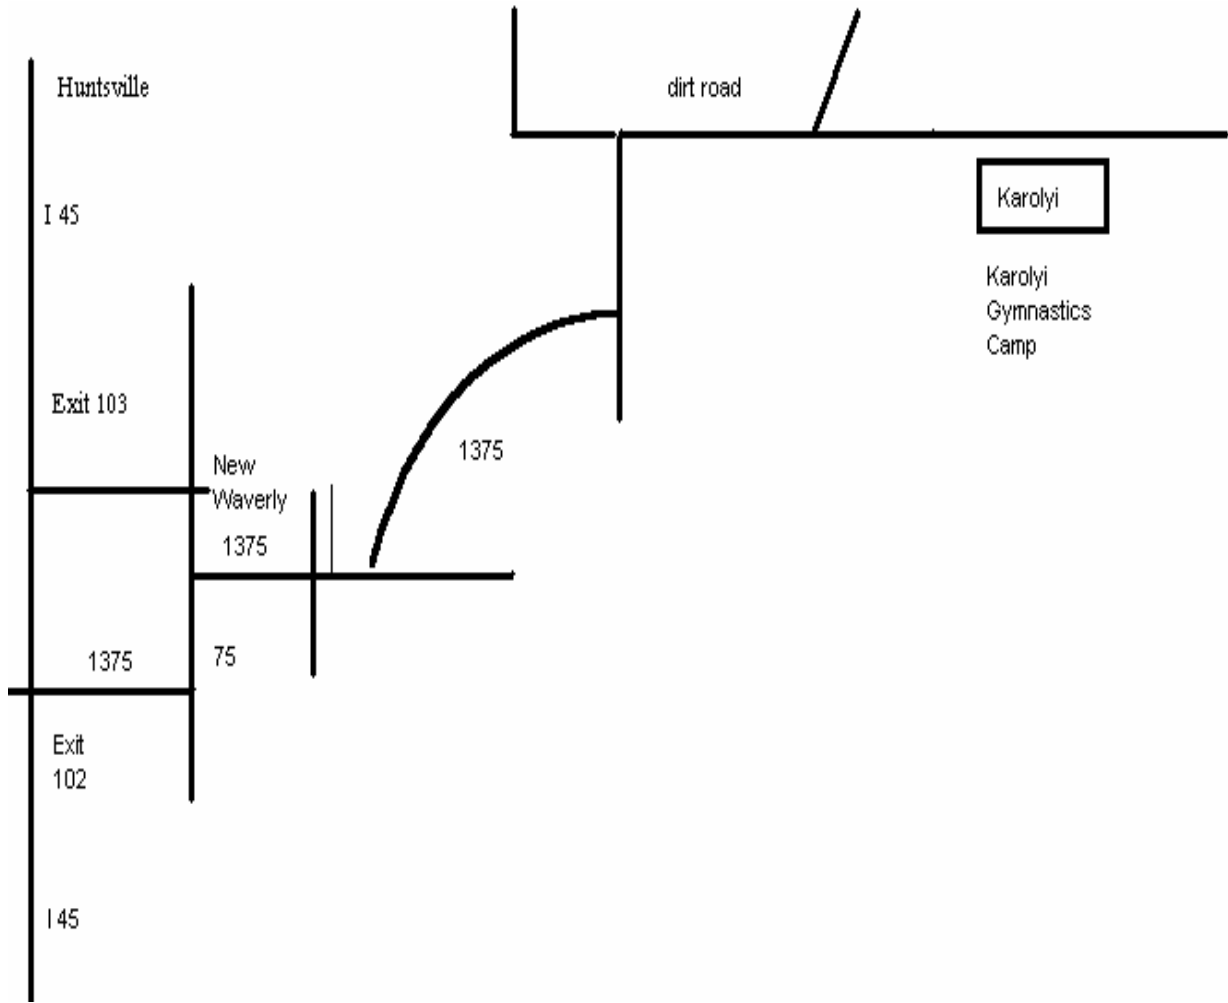

Directions to the Karolyi Gymnastics Camp

From Houston:

- I-45 North from IAH Airport or Houston
- Exit #102, New Waverly exit
- Turn right at stop (FM 1375)
- Turn left at dead end (Route 75)
- Turn right at light (FM 1375), this is in New Waverly
- *Go across the railroad tracks and turn left at the second street (the first street is at the tracks) (FM 1375)
- This goes for about 8 miles. Turn left at the dead end.
- This road goes for about a ½ mile. Turn right at dead end.
- You are now on a gravel road. Karolyi's camp is about 3-4 miles down this road on the right. Just before the camp you will notice a road going off to the left, stay right.

From the North (Dallas)

- I45 South
- Exit # 103, New Waverly exit
- Turn left at stop
- Turn right at dead end in New Waverly (Route 75)
- Turn left at light in New Waverly (FM 1375)
- Continue directions from the * above

1375

1375

75

Exit
102

145